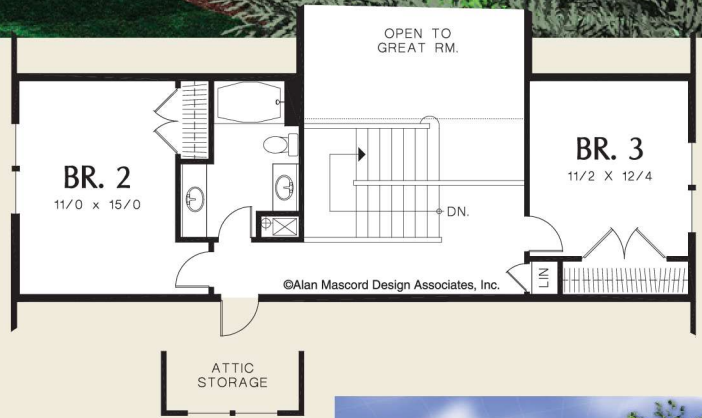

Mascord

ALAN MASCORD DESIGN ASSOCIATES, INC.

The Ackley 22145

Upper Floor	614 Sq. Ft
Main Floor	1675 Sq. Ft
Total Area	2289 Sq. Ft
Width	Depth
48'-0"	56'-0"
Height (Main Flr to Peak): 26'-10"	

ALAN MASCORD DESIGN ASSOCIATES, INC