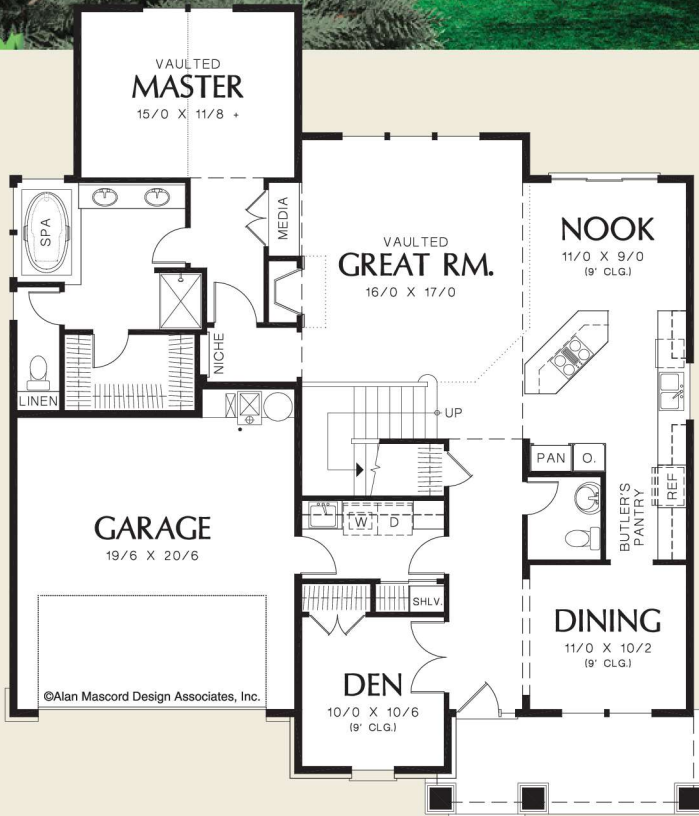

Mascord

ALAN MASCORD DESIGN ASSOCIATES, INC.

The Ackley 22145

Upper Floor	614 Sq. Ft
Main Floor	1675 Sq. Ft
Total Area	2289 Sq. Ft
Width	Depth
48'-0"	56'-0"
Height (Main Flr to Peak): 26'-10"	

ALAN MASCORD DESIGN ASSOCIATES, INC