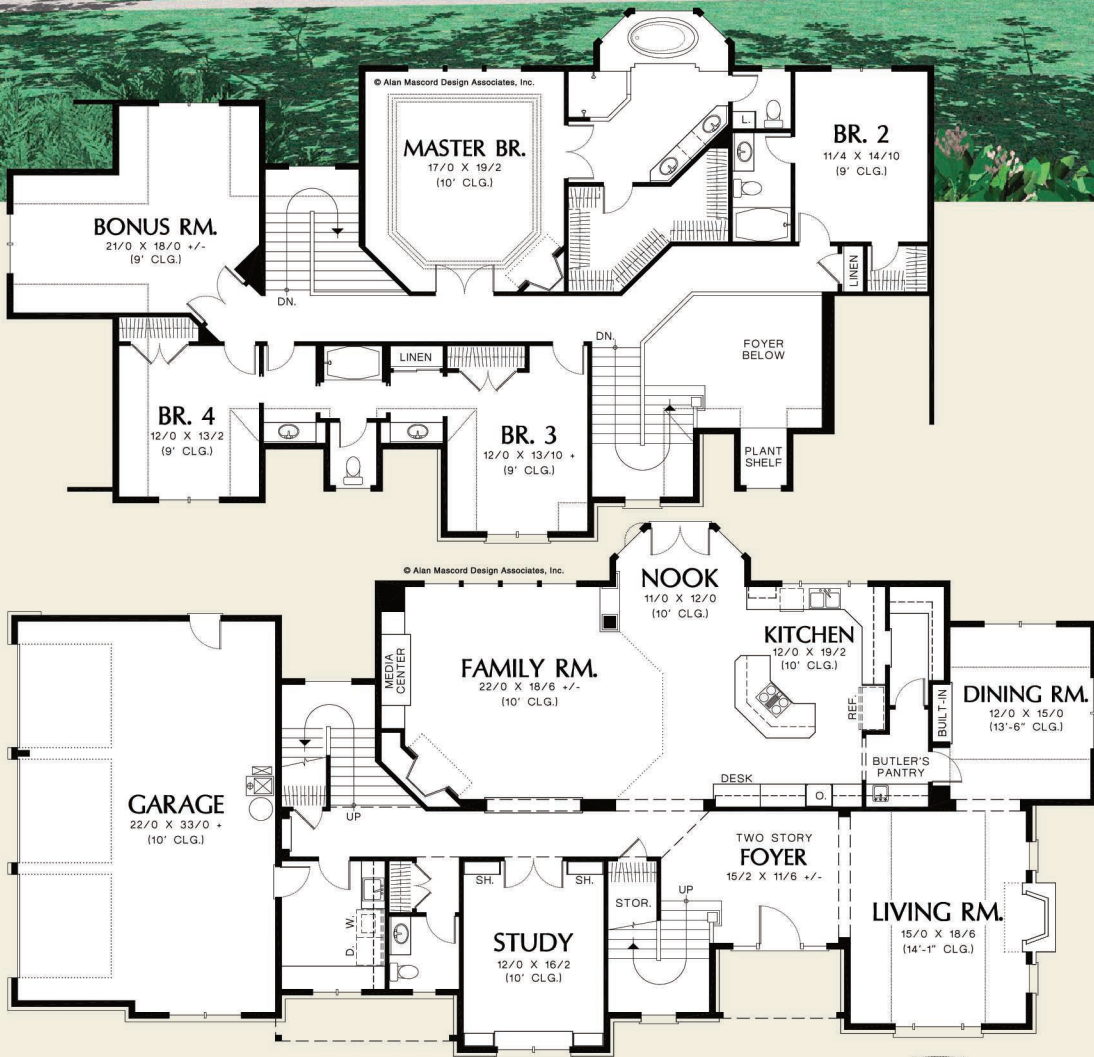

Mascord

ALAN MASCORD DESIGN ASSOCIATES, INC.

The Fireglow  
2422

Upper Floor	1762 Sq. Ft
Main Floor	2451 Sq. Ft
<b>Sub Total</b>	<b>4213 Sq. Ft</b>
<b>Bonus</b>	<b>+353 Sq. Ft</b>
<b>Width</b>	<b>92'-6"</b>
<b>Depth</b>	<b>46'-0"</b>
<b>Height</b>	<b>(Main Flr to Peak): 36'-0"</b> <b>(to Midpt of Roof): 27'-10"</b>