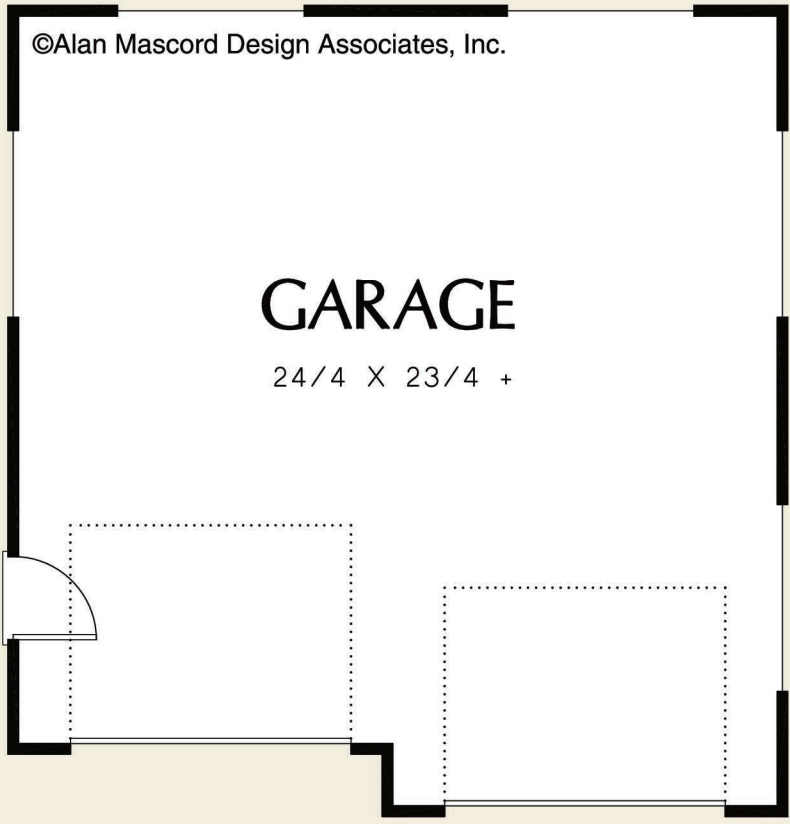

Mascord
ALAN MASCORD DESIGN ASSOCIATES

Garage Plan
5001

Total Area	0 Sq. Ft
Width 25'-0"	Depth 26'-0"
Height (Main Flr to Peak): 20'-0"	

ALAN MASCORD DESIGN ASSOCIATES, INC
2187 NW Reed St, Suite 100, Portland, OR 97210 · 503.225.9161
mascord.com | houseplans.co