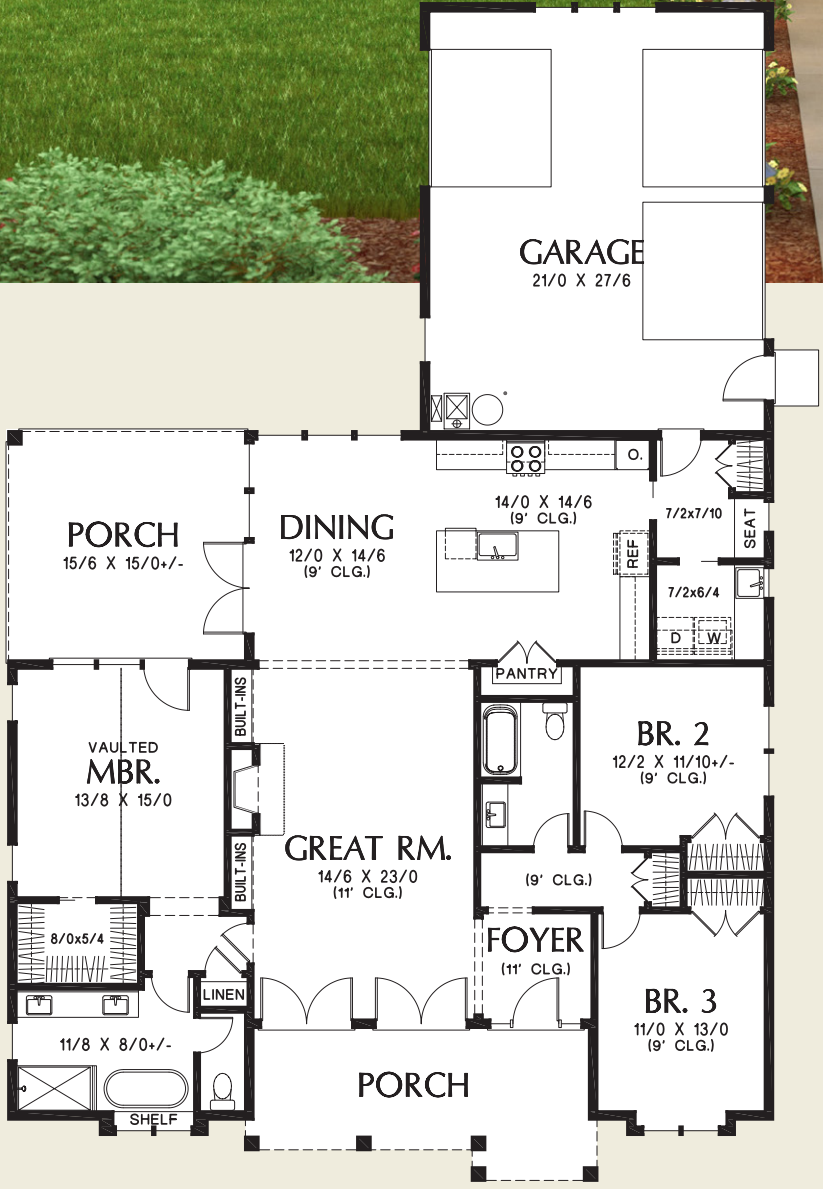

Mascord

ALAN MASCORD DESIGN ASSOCIATES, INC.

The Villette 1184

Great Entertaining Space
With Open Access to Garage

Total Area 1900 SqFt

Width
50'-0"

Depth
77'-0"

ALAN MASCORD DESIGN ASSOCIATES, INC
2187 NW Reed St, Suite 100, Portland, OR 97210 · 503.225.9161