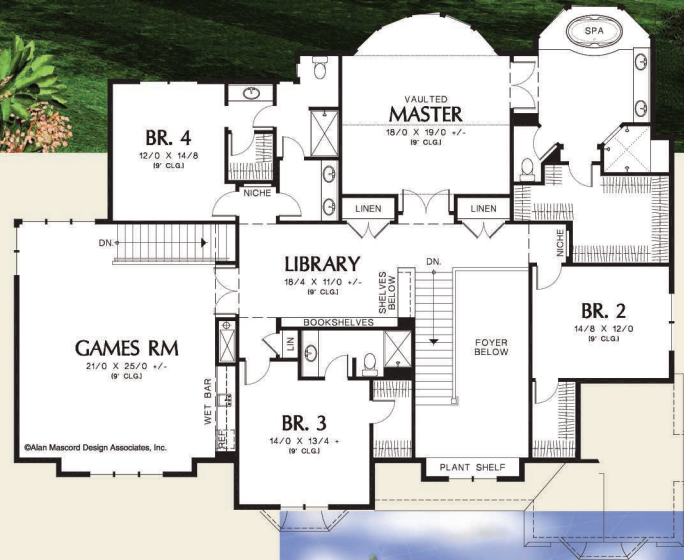

Mascord  
ALAN MASCORD DESIGN ASSOCIATES, INC.

The Harwood  
2439

Upper Floor	2656 Sq. Ft
Main Floor	2623 Sq. Ft
<b>Total Area</b>	<b>5279 Sq. Ft</b>
<b>Width</b>	<b>80'-6"</b>
<b>Depth</b>	<b>59'-0"</b>
<b>Height</b>	(Main Flr to Peak): 39'-2" (to Midpt of Roof): 30'-9"