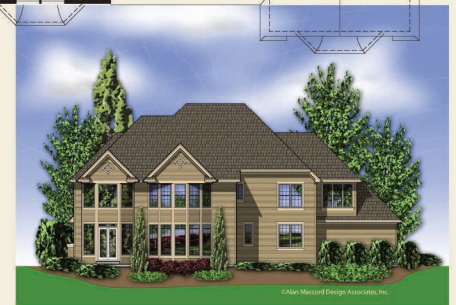

Mascord  
ALAN MASCORD DESIGN ASSOCIATES, INC.

The Harwood  
2439

Upper Floor	2656 Sq. Ft
Main Floor	2623 Sq. Ft
<b>Total Area</b>	<b>5279 Sq. Ft</b>
<b>Width</b>	<b>80'-6"</b>
<b>Depth</b>	<b>59'-0"</b>
<b>Height</b>	(Main Flr to Peak): 39'-2" (to Midpt of Roof): 30'-9"