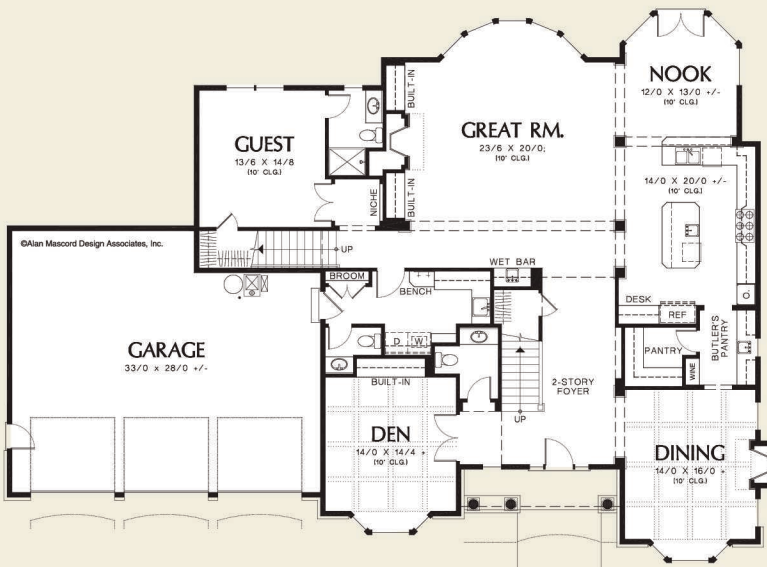

Mascord  
ALAN MASCORD DESIGN ASSOCIATES, INC.

The Harwood  
2439

Upper Floor	2656 Sq. Ft
Main Floor	2623 Sq. Ft
<b>Total Area</b>	<b>5279 Sq. Ft</b>
<b>Width</b>	<b>80'-6"</b>
<b>Depth</b>	<b>59'-0"</b>
<b>Height</b>	(Main Flr to Peak): 39'-2" (to Midpt of Roof): 30'-9"