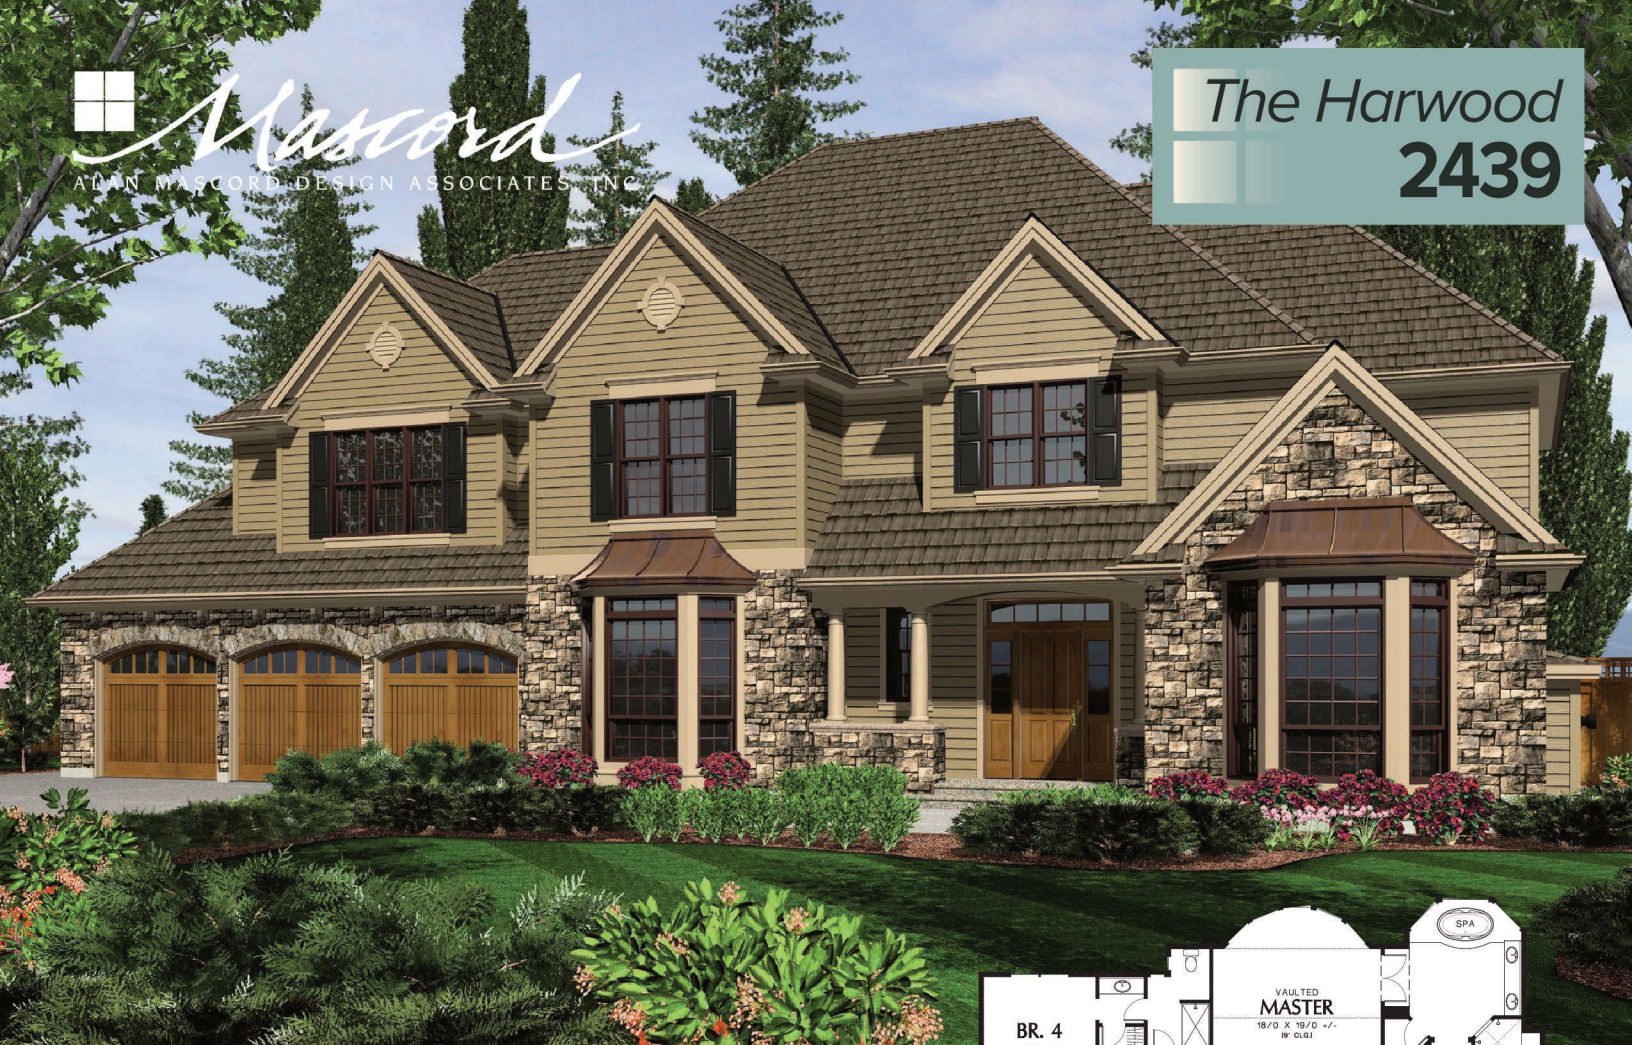

Mascord  
ALAN MASCORD DESIGN ASSOCIATES, INC.

The Harwood  
2439

Upper Floor	2656 Sq. Ft
Main Floor	2623 Sq. Ft
<b>Total Area</b>	<b>5279 Sq. Ft</b>
<b>Width</b>	<b>80'-6"</b>
<b>Depth</b>	<b>59'-0"</b>
<b>Height</b>	(Main Flr to Peak): 39'-2" (to Midpt of Roof): 30'-9"