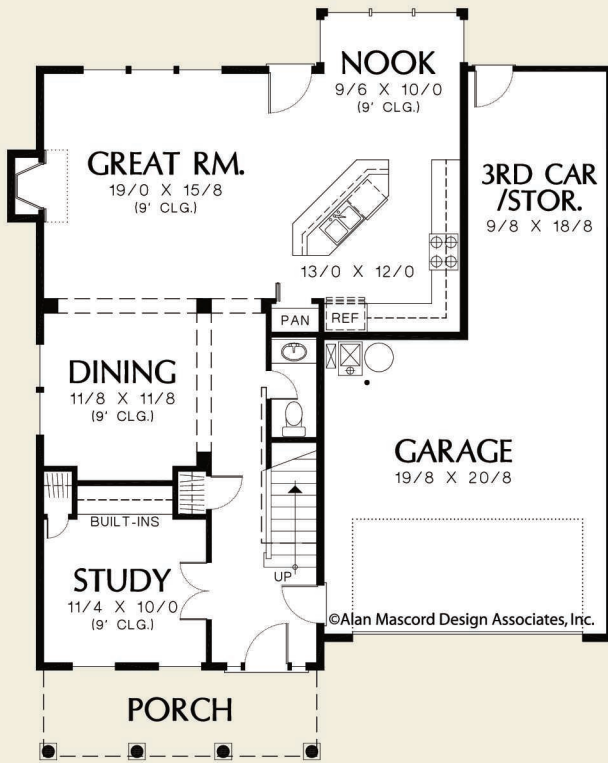

## 2164

Upper Floor	793 Sq. Ft
Main Floor	1082 Sq. Ft
<b>Sub Total</b>	<b>1875 Sq. Ft</b>
<b>Bonus</b>	<b>+250 Sq. Ft</b>

<b>Width</b>	<b>Depth</b>
40'-0"	52'-0"

<b>Height</b>	(Main Flr to Peak): 27'-2"
	(to Midpt of Roof): 22'-7"