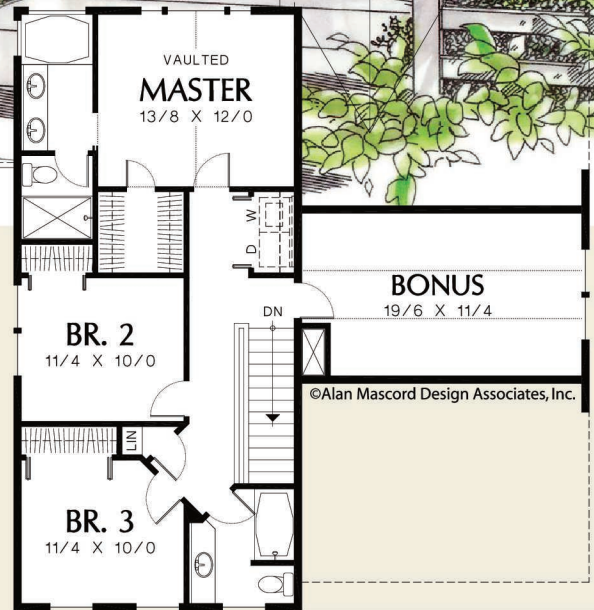

## 2164

Upper Floor	793 Sq. Ft
Main Floor	1082 Sq. Ft
<b>Sub Total</b>	<b>1875 Sq. Ft</b>
<b>Bonus</b>	<b>+250 Sq. Ft</b>

<b>Width</b>	<b>Depth</b>
40'-0"	52'-0"

<b>Height</b>	(Main Flr to Peak): 27'-2"
	(to Midpt of Roof): 22'-7"