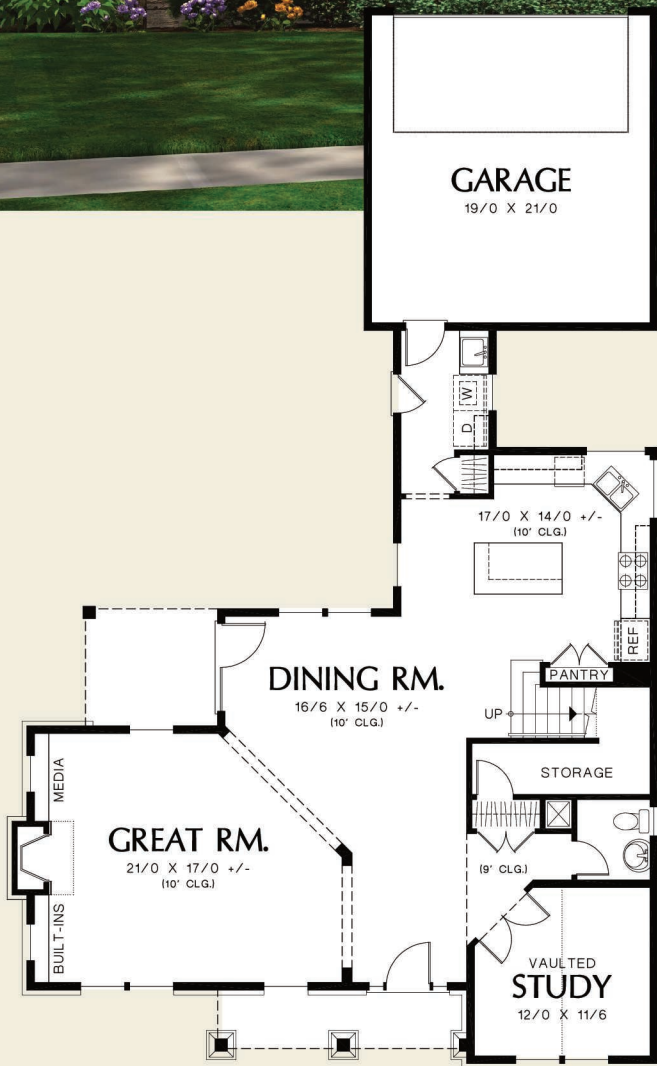

## The Mayfield 22170

Upper Floor	1087 Sq. Ft
Main Floor	1336 Sq. Ft
<b>Total Area</b>	<b>2423 Sq. Ft</b>

<b>Width</b>	<b>Depth</b>
43'-0"	72'-0"

**Height** (Main Flr to Peak): 30'-0"