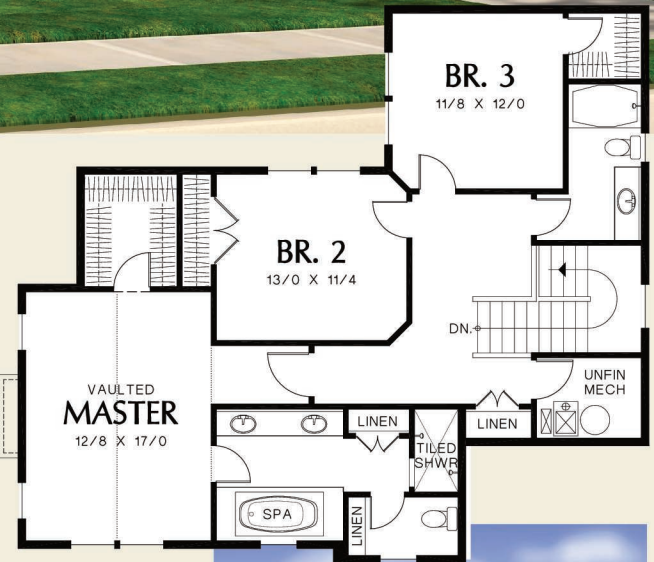

## The Mayfield 22170

Upper Floor	1087 Sq. Ft
Main Floor	1336 Sq. Ft
<b>Total Area</b>	<b>2423 Sq. Ft</b>

<b>Width</b>	<b>Depth</b>
43'-0"	72'-0"

**Height** (Main Flr to Peak): 30'-0"