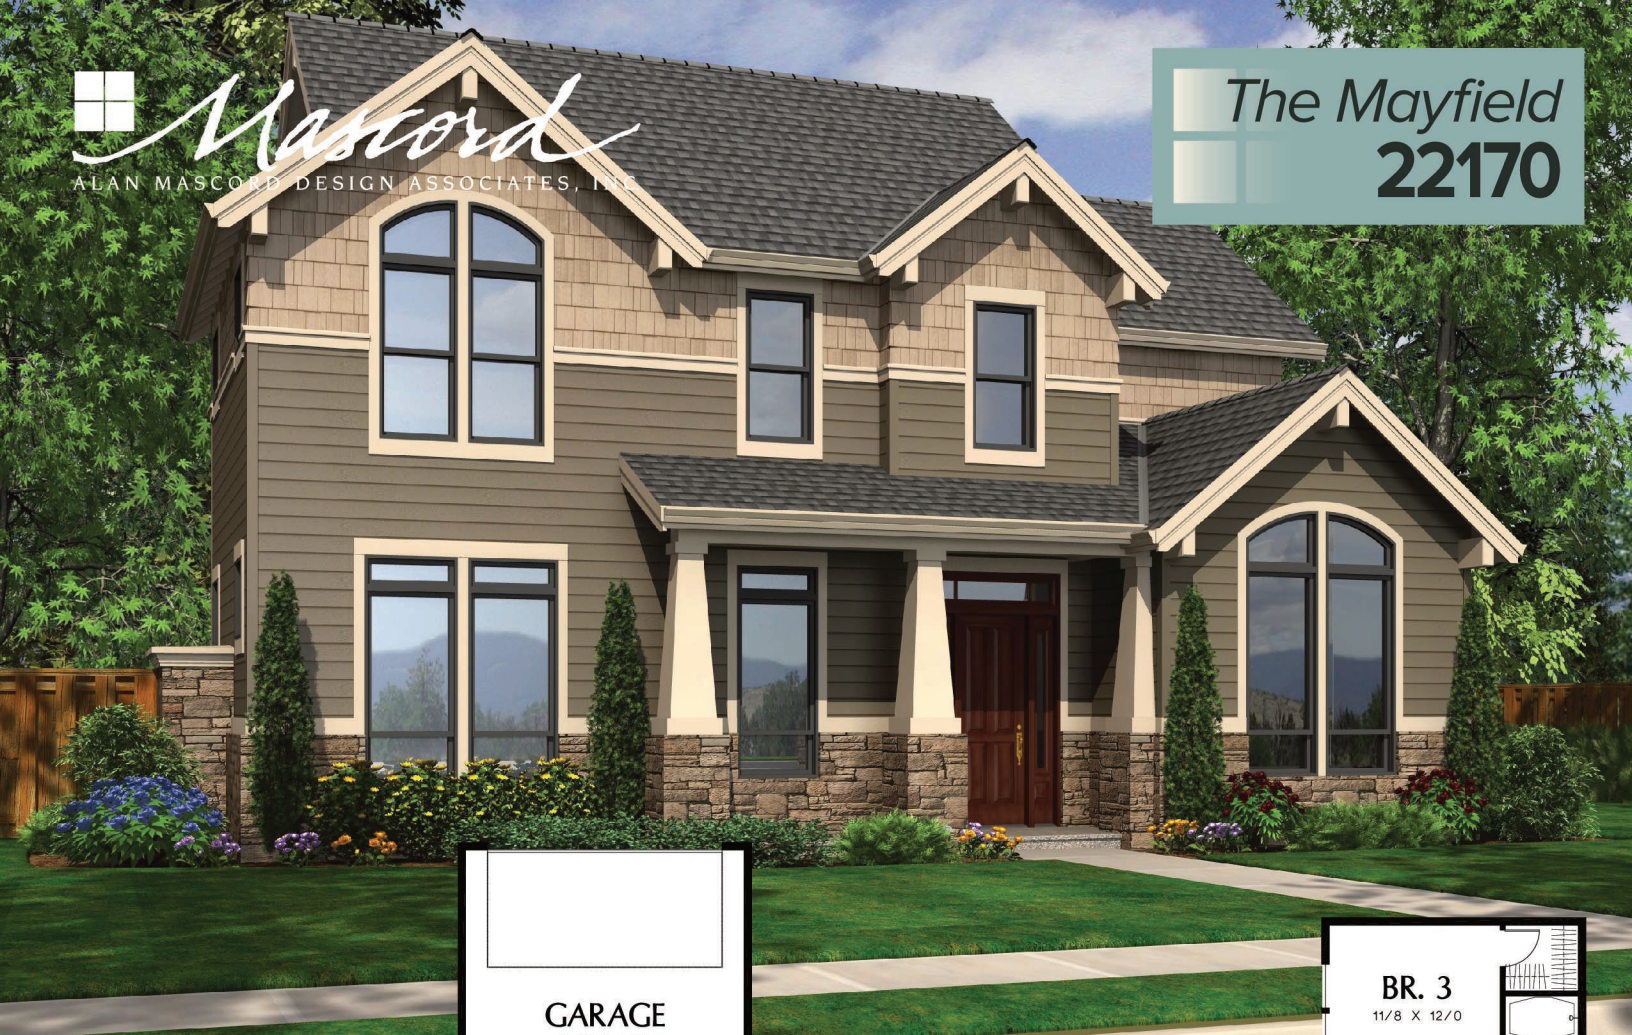

# Mascord

ALAN MASCORD DESIGN ASSOCIATES, INC.

## The Mayfield 22170

Upper Floor	1087 Sq. Ft
Main Floor	1336 Sq. Ft
<b>Total Area</b>	<b>2423 Sq. Ft</b>

<b>Width</b>	<b>Depth</b>
43'-0"	72'-0"

**Height** (Main Flr to Peak): 30'-0"