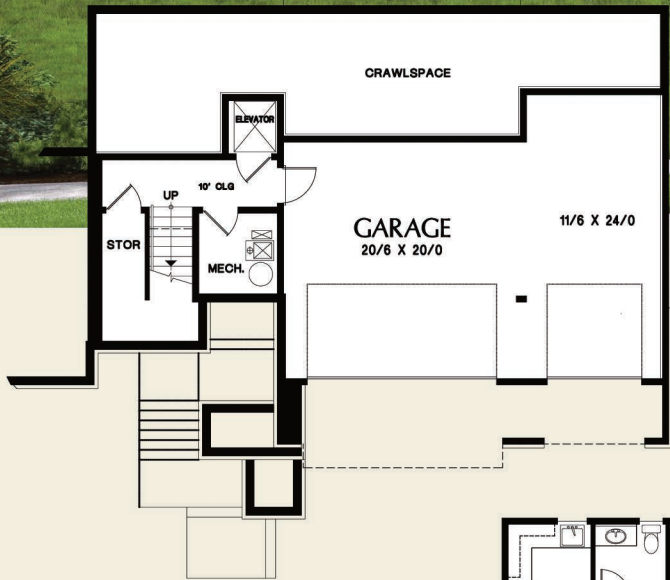

## The Renicker 22197

Upper Floor	641 Sq. Ft
Main Floor	1940 Sq. Ft
Lower Floor	173 Sq. Ft
<b>Total Area</b>	<b>2754 Sq. Ft</b>
<b>Width</b>	<b>74'-0"</b>
<b>Depth</b>	<b>39'-0"</b>

**Height** (Main Flr to Peak): 25'-10"

Plan Designed for Sloping Lots

ALAN MASCORD DESIGN ASSOCIATES, INC  
2187 NW Reed St, Suite 100, Portland, OR 97210 · 503.225.9161

[mascord.com](http://mascord.com) | [houseplans.co](http://houseplans.co)