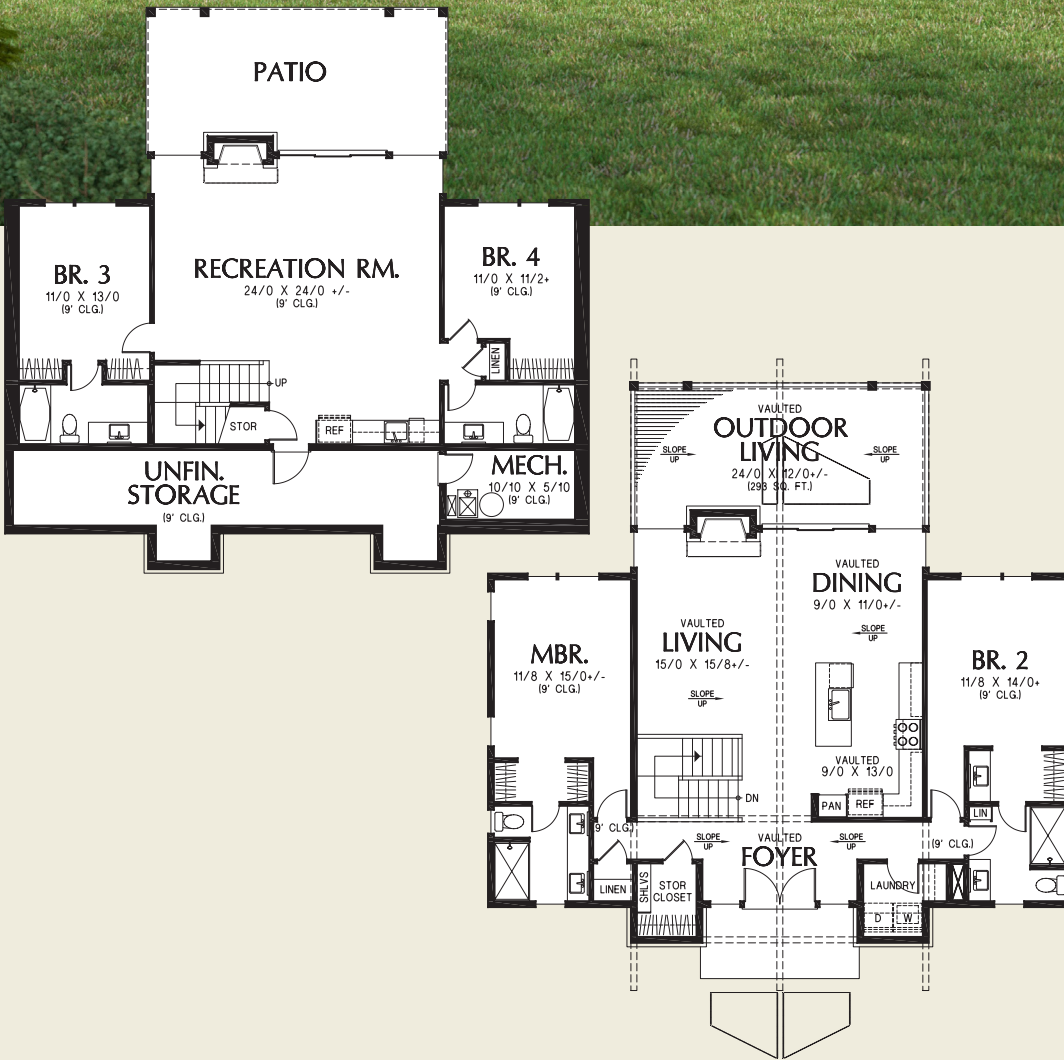

Mascord

ALAN MASCORD DESIGN ASSOCIATES, INC.

The Sierra Sky 11105B

Main Floor	1508 Sq. Ft
Lower Floor	1176 Sq. Ft

Total Area	2684 Sq. Ft
Bsmt (Unfin.)	255 Sq. Ft

Width	Depth
49'-0"	47'-0"

Height	(Main Flr to Peak): 27'-1"
	(to Midpt of Roof): 23'-1"