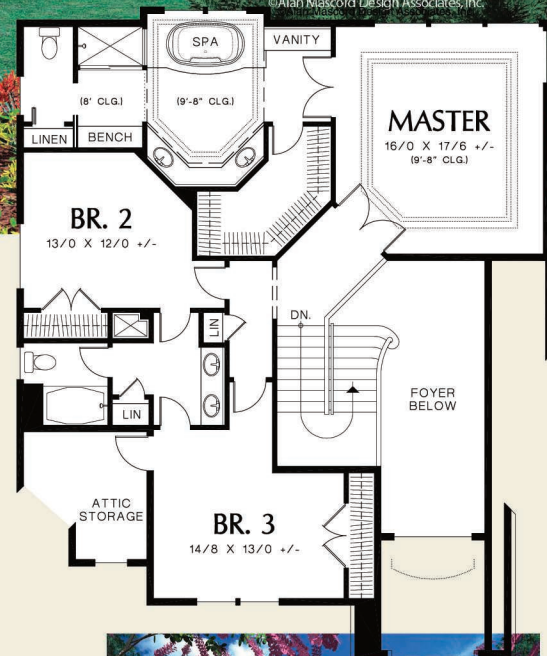

*Mascord*  
ALAN MASCORD DESIGN ASSOCIATES, INC.

The Hallock  
22124

Upper Floor	1281 Sq. Ft
Main Floor	1617 Sq. Ft
<b>Total Area</b>	<b>2898 Sq. Ft</b>
<b>Width</b>	<b>60'-0"</b>
<b>Depth</b>	<b>50'-0"</b>
<b>Height</b> (Main Flr to Peak):	34'-10"
(to Midpt of Roof):	26'-11"