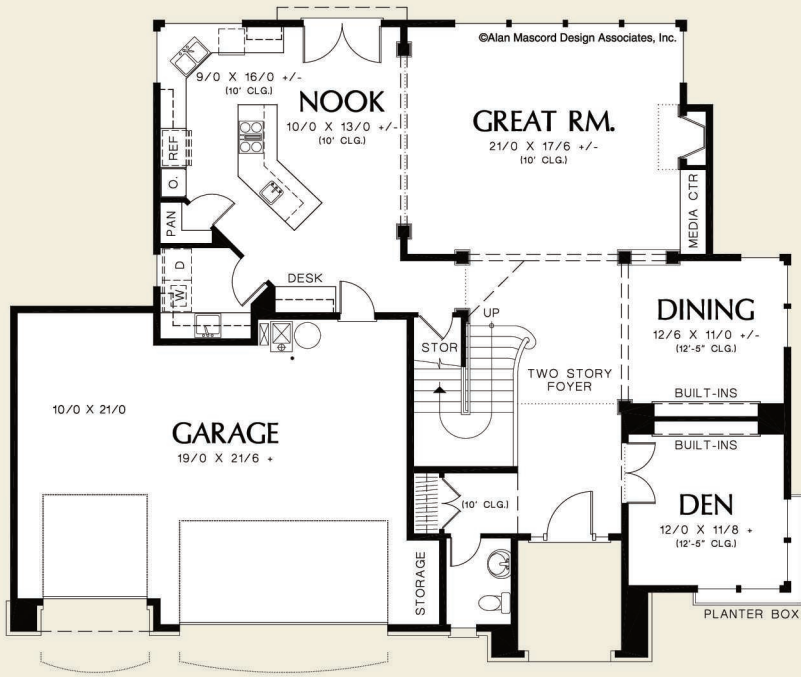

*Mascord*  
ALAN MASCORD DESIGN ASSOCIATES, INC.

The Hallock  
22124

Upper Floor	1281 Sq. Ft
Main Floor	1617 Sq. Ft
<b>Total Area</b>	<b>2898 Sq. Ft</b>
<b>Width</b>	<b>60'-0"</b>
<b>Depth</b>	<b>50'-0"</b>
<b>Height</b> (Main Flr to Peak):	34'-10"
(to Midpt of Roof):	26'-11"