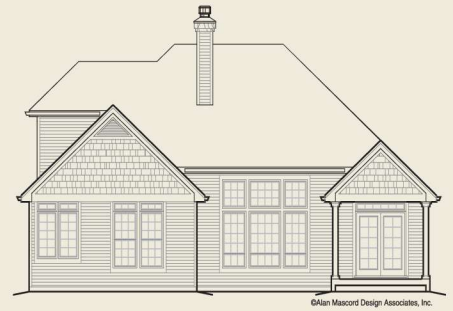

Mascord
ALAN MASCORD DESIGN ASSOCIATES, INC.

The Carillion
22134

©Alan Mascord Design Associates, Inc.

©Alan Mascord Design Associates, Inc.

Upper Floor	471 Sq. Ft
Main Floor	1603 Sq. Ft
Total Area	2074 Sq. Ft
Width	50'-0"
Depth	56'-0"
Height (Main Flr to Peak):	24'-6"